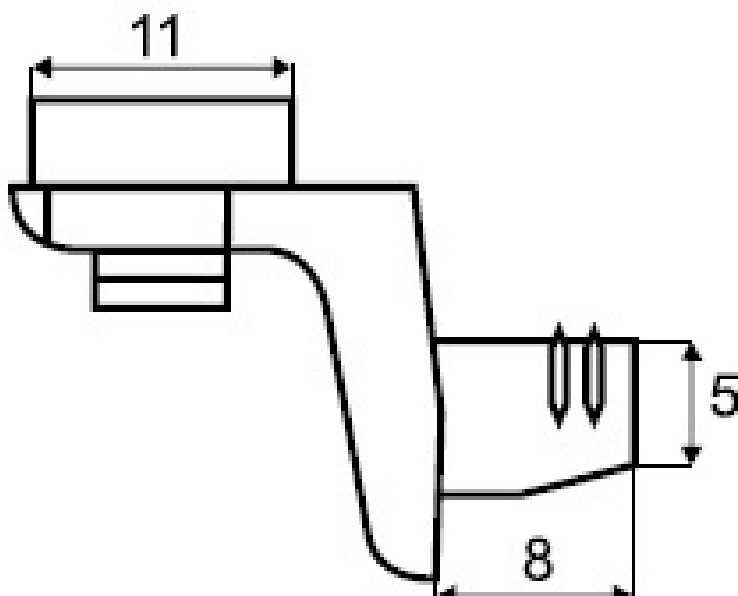

PRODUCT SHEET

Description:

Shelf Support W/Suction Pad #213, ø5mm, Nickel Plated

Item number:

22.02.240-1

Units	Box	Carton	HS Code	Barcode
Pcs.	400	4000	8302420090	 5704866079211

213